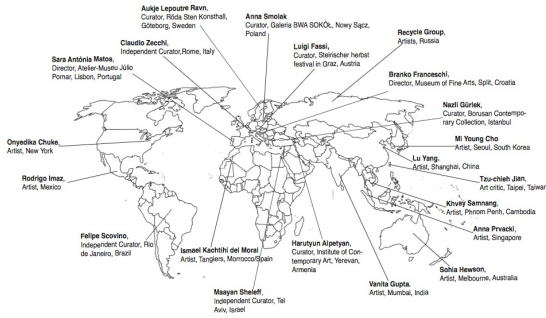

RU art commissions, and access
to RU's global network.

[READ MORE](#)

About / Residencies / Programs / RU Opportunities

Support RU / Contact Us

© 2009 - 2018 Residency Unlimited | 360 Court Street unit #4, Brooklyn NY 11231

[Web Version](#)

[Preferences](#)

[Forward](#)

[Unsubscribe](#)

Powered by [Mad Mimi®](#)
A GoDaddy® company